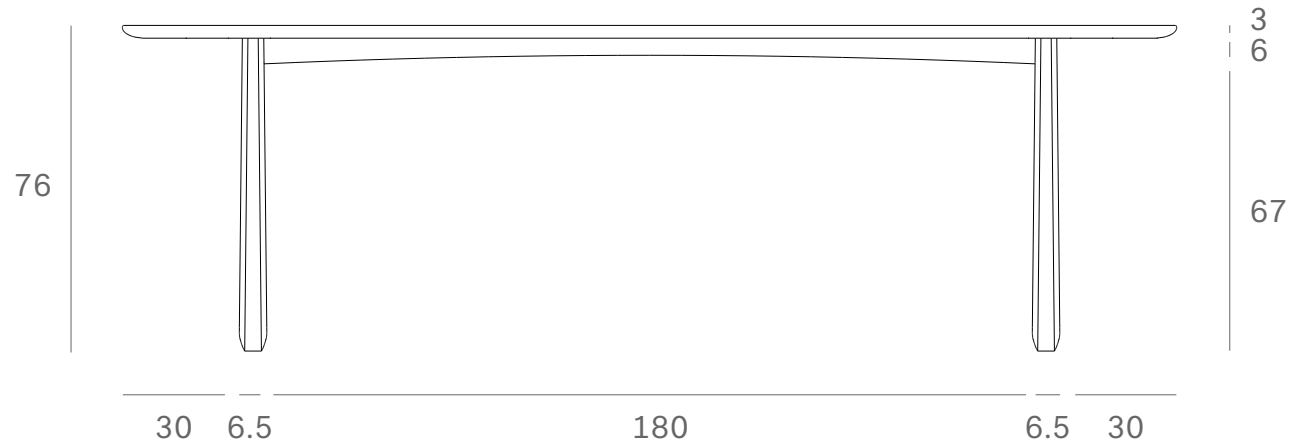

*Ethnicraft*

55013 - Oak Geometric dining table - Dimensions (cm)

*Ethnicraft*

55013 - Oak Geometric dining table - Dimensions (inches)