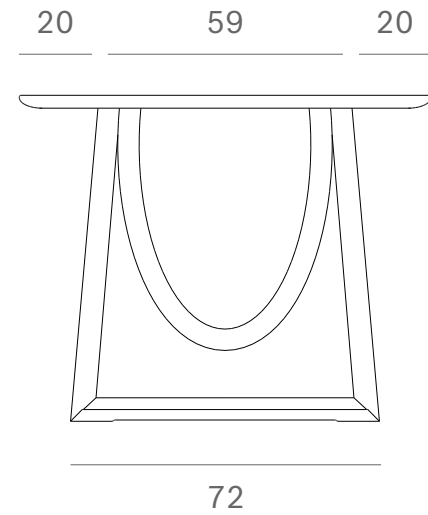

*Ethnicraft*

55013 - Oak Geometric dining table - Dimensions (cm)

*Ethnicraft*

55013 - Oak Geometric dining table - Dimensions (inches)