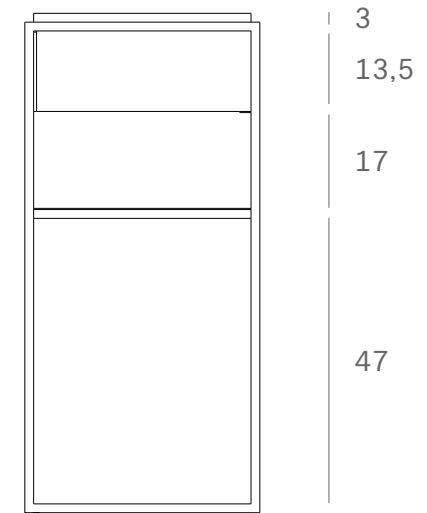

*Ethnicraft*

26872 - Oak Monolit console - Dimensions (cm)

*Ethnicraft*

26872 - Oak Monolit console - Dimensions (inches)