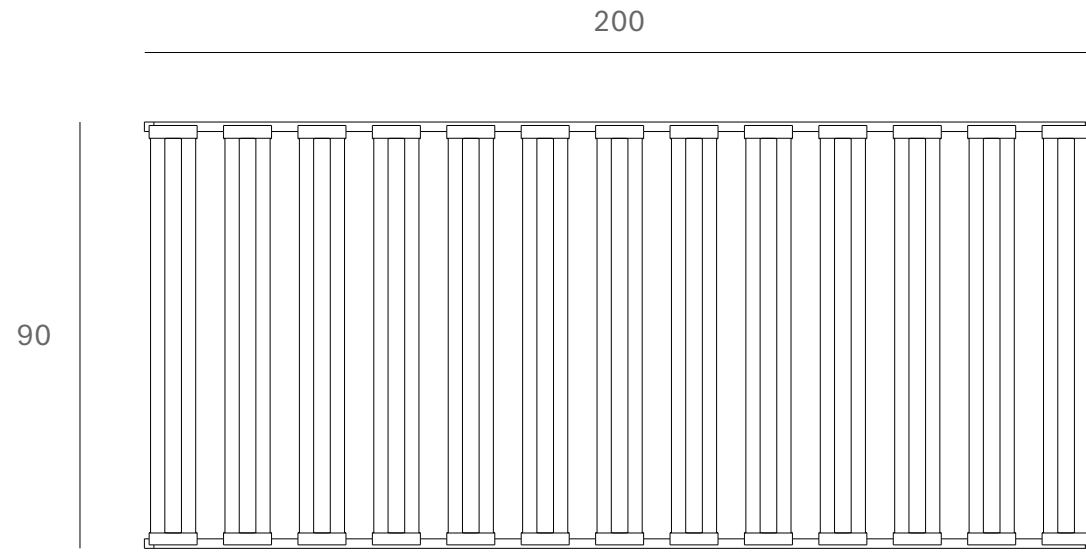

Ethnicraft

45004 - Slatted bed base - Dimensions (cm)

Ethnicraft

45004 - Slatted bed base - Dimensions (inches)