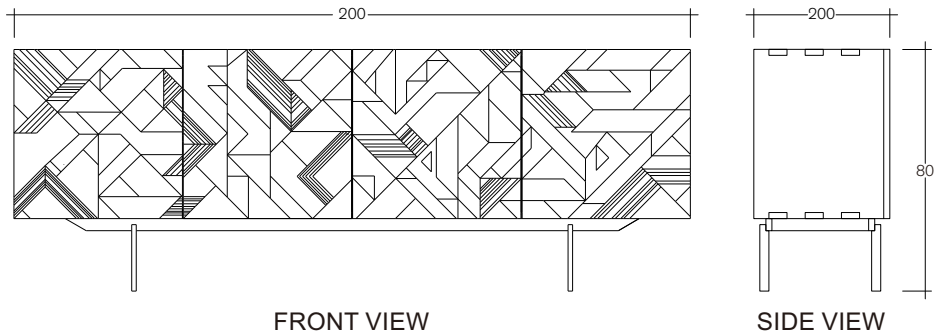

Ethnicraft

Technical Drawing

CLOSE VIEW