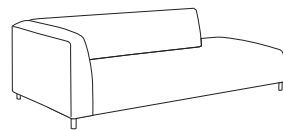

ONYX

W x H x D
sitting height: 42

Passe Partout®

1-seat
107x85x96

1,5-seat
140x85x96

2-seat
180x85x96

3-seat
215x85x96

3,5-seat
245x85x96

1-seat 1 arm L
92x85x96

1,5-seat 1 arm L
125x85x96

2-seat 1 arm L
165x85x96

3-seat 1 arm L
200x85x96

3,5-seat 1 arm L
230x85x96

1-seat 1 arm R
92x85x96

1,5-seat 1 arm R
125x85x96

2-seat 1 arm R
165x85x96

3-seat 1 arm R
200x85x96

3,5-seat 1 arm R
230x85x96

Lounge L*
234x85x96

Lounge R*
234x85x96

Longchair*
107x85x150

Longchair 1 arm L*
92x85x150

Longchair 1 arm R*
92x85x150

Duo 1 arm L*
138x85x153

Duo 1 arm R*
138x85x153

Corner 90
96x85x96

Pouf 95x95
95x42x95

Pouf 80x70
80x42x70

Standard	Beech (colours, see options)					Metal
						
Type: 036 (Onyx) 6x10	Type: 017 (Onyx) 6x10	Type: 605 (Onyx) 5,5x10	Type: 074 (Oxia) 10x10	Type: 029 (Mister) 25x9	Type: 048 (Razarro) 22x10	Type: 397 (Onyx) 13x11