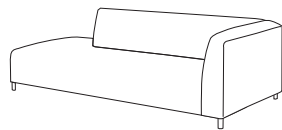

ONYX

W x H x D
sitting height: 42

Passe Partout®

1-seat
107x85x96

1,5-seat
140x85x96

2-seat
180x85x96

3-seat
215x85x96

3,5-seat
245x85x96

1-seat 1 arm L
92x85x96

1,5-seat 1 arm L
125x85x96

2-seat 1 arm L
165x85x96

3-seat 1 arm L
200x85x96

3,5-seat 1 arm L
230x85x96

1-seat 1 arm R
92x85x96

1,5-seat 1 arm R
125x85x96

2-seat 1 arm R
165x85x96

3-seat 1 arm R
200x85x96

3,5-seat 1 arm R
230x85x96

Lounge L*
234x85x96

Lounge R*
234x85x96

Longchair*
107x85x150

Longchair 1 arm L*
92x85x150

Longchair 1 arm R*
92x85x150

Duo 1 arm L*
138x85x153

Duo 1 arm R*
138x85x153

Corner 90
96x85x96

Pouf 95x95
95x42x95

Pouf 80x70
80x42x70

Standard	Beech (colours, see options)					Metal
						
Type: 036 (Onyx) 6x10	Type: 017 (Onyx) 6x10	Type: 605 (Onyx) 5,5x10	Type: 074 (Oxia) 10x10	Type: 029 (Mister) 25x9	Type: 048 (Razarro) 22x10	Type: 397 (Onyx) 13x11